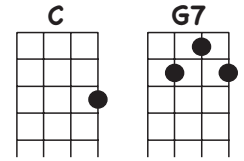

Guitar

Ukulele

3. Little Tommy Tinker

1. C

2.

Lit - tle Tom-my Tin - ker sat up - on a clink - er. He be - gan to cry.

3. Ma! _____ Ma! _____

4. (G7) C

Poor lit - tle in - no - cent guy.

Teacher Note: If sung as a round, play the C chord throughout.