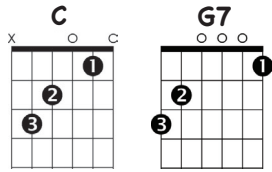

Guitar

Ukulele

3. Little Tommy Tinker

1. C

2.

Lit - tle Tom-my Tin - ker sat up - on a clink - er. He be - gan to cry.

3. Ma! _____ Ma! _____

4. (G7) C

Poor lit - tle in - no - cent guy.

Teacher Note: If sung as a round, play the C chord throughout.